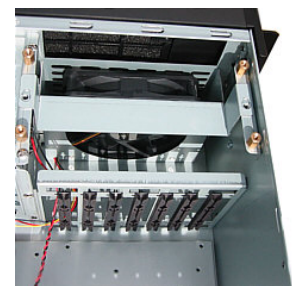

Front 12cm fan
Under 4th 5.25" bay.