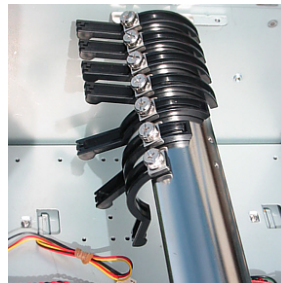

## Features

- Easy access Front USB,
- 7 Card holders, 2 Lockable front doors,
- Strong top strengthening bar,
- 2 Easy access front dust filters,
- 80 mm Rear fan & 120mm Front fan included,
- Colour: White, Black
- Takes ATX Motherboard & Standard PSII PSU or Dual PSU.
- Optional Thermal control board (controls 2 temperature sensors and up to 8 fans).
- Can takes one 5x3.5" HDD Hot Swap Raid boxes in the 3x3.5" cage. Size H128 x W146cm.
- Optional rails for installation in cabinet.