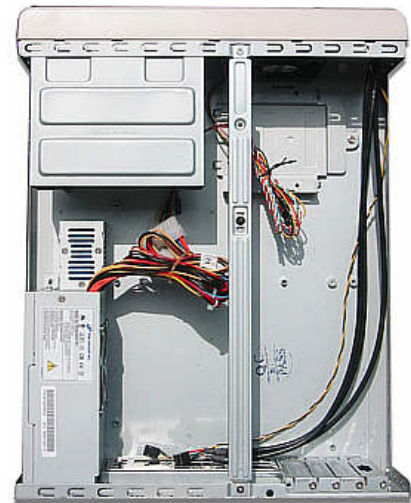

KM1380

Micro ATX desktop/tower with Front USB & intruder alarm.

KM1380B

KM1380

Inside view

Features

- Front USB & audio port, intruder alarm.
- Thumb Screws to secure top.
- Stylish black & silver design.
- Ready P4 250W PSU.
- Slim 80mm fan & foot for tower position included.
- Takes 3 low profile cards and standard CD ROM & floppy drives.
- Removable 1x3.5" internal bracket.

Intruder alarm on top bar

Optional 2x50mm rear fans

Front slim 80mm fan

Foot for tower position

On/Off switch with LED

Specifications

Model number	KM1380 / KM1380B
Logo badge	None
5.25" Exp / Hidd	1
3.5" Exp / Hidd	1/1
Mainboard	Flex ATX, Micro ATX
Power Supply	250W P4 PSU
Ventilation	1x80mm, 2x50mm fans
Dim: HxWxD	100x340x430
Weight: NW/GW	5/6kg
Packing	64 pcs / pallet