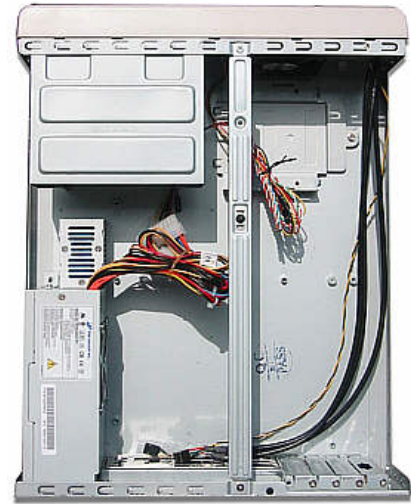

KM1380

*Micro ATX desktop/tower with
Front USB & intruder alarm.*

KM1380B

KM1380

Inside view

Features

- Front USB & audio port, intruder alarm.
- Thumb Screws to secure top.
- Stylish black & silver design.
- Ready P4 250W PSU.
- Slim 80mm fan & foot for tower position included.
- Takes 3 low profile cards and standard CD ROM & floppy drives.
- Removable 1x3.5" internal bracket.

Intruder alarm on top bar

Optional 2x50mm rear fans

Front slim 80mm fan

Foot for tower position

On/Off switch with LED

Specifications

Model number	KM1380 / KM1380B
Logo badge	None
5.25" Exp / Hidd	1
3.5" Exp / Hidd	1/1
Mainboard	Flex ATX, Micro ATX
Power Supply	250W P4 PSU
Ventilation	1x80mm, 2x50mm fans
Dim: HxWxD	100x340x430
Weight: NW/GW	5/6kg
Packing	64 pcs / pallet