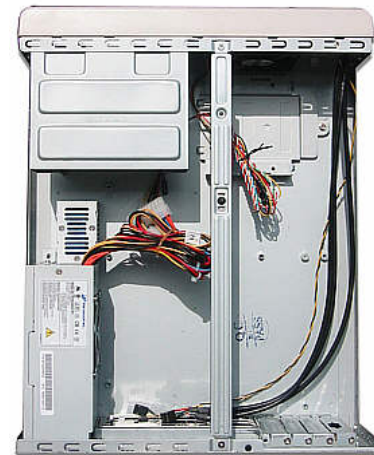

# KM1390B

*Micro ATX desktop/tower with  
Front USB & intruder alarm.*

KM1390B

Inside view

## Features

- Front USB & audio port, intruder alarm.
- Thumb Screws to secure top.
- Stylish black & silver design.
- Ready P4 200W PSU.
- Slim 80mm fan & foot for tower position included.
- Takes 3 low profile cards and standard CD ROM & floppy drives.
- Removable 1x3.5" internal bracket.

Intruder alarm on top bar

Thumb screw  
& 2x40mm fan space

Front slim 80mm fan

FSP 200W P4 PSU

## Specifications

Model number	<b>KM1390B</b>
Logo badge	None
5.25" Exp / Hidd	1
3.5" Exp / Hidd	1/1
Mainboard	Micro ATX
Power Supply	200W P4 PSU
Ventilation	1x80mm, 2x40mm fans
Dim: HxWxD	100x340x430
Weight: NW/GW	5/6kg
Packing	Single Pack