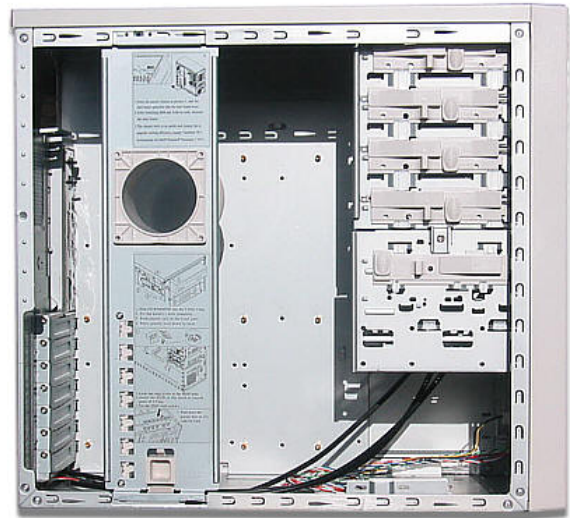

KM4023

Screwless ATX tower with Front USB & Air duct above CPU.

KM4023

KM4023B

Inside view

Features

- Front USB & Audio ports.
- Screwless drives for easy installation.
- Stylish silver front panel.
- Screwless metal bar with adjustable CPU air duct and 7 adjustable cardholders.
- Easy to remove snap on/off front panel (Lockable).

Optional HDD bracket

On/Off Button with LED

Side vent holes

Front Panel Screw

Specifications

Model number	KM4023 KM4023B
Logo badge	N/A
5.25" Exp / Hidd	4
3.5" Exp / Hidd	2/2 + 1 Optional
Mainboard	Micro ATX, ATX
Power Supply	PSII ATX
Ventilation	1x80mm
Dim: LxWxD	430x192x475
Weight: NW/GW	8/9kg
Packing	34/UK Pallet