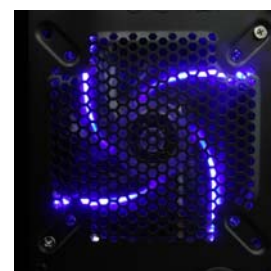

Gaming case RT-313

Takes up to 6 x12cm fans & 11 drives.

Features

- Gaming ATX PC Chassis.
- Takes up to 6 large fans & 11 drives.
- With handle & easy snap on/off front panel.
- Adjustable VGA card holder.
- Tool free drive installation.
- Nice matt black finish inside & outside.
- Ports: HDAudio, 2USB 2.0 & 1USB 3.0 
- 2 holes at rear for water cooling system.
- Transparent plastic left side with thumb screws.
- Material: Plastic, 0.6mm steel, mesh.
- Comes with bag of screws, board stand off.
- Optional ATX PSU & color or black fans.

Tool free HDD holders for 4x3.5" + 4x2.5" HDD

9 or 12cm Rear fan

Handle & fan space on top and bottom

2x12cm front fan & front Led.

1xUSB 3.0+2xUSB 2.0 +HD audio ports on top with flap door.

Mesh design with air filters